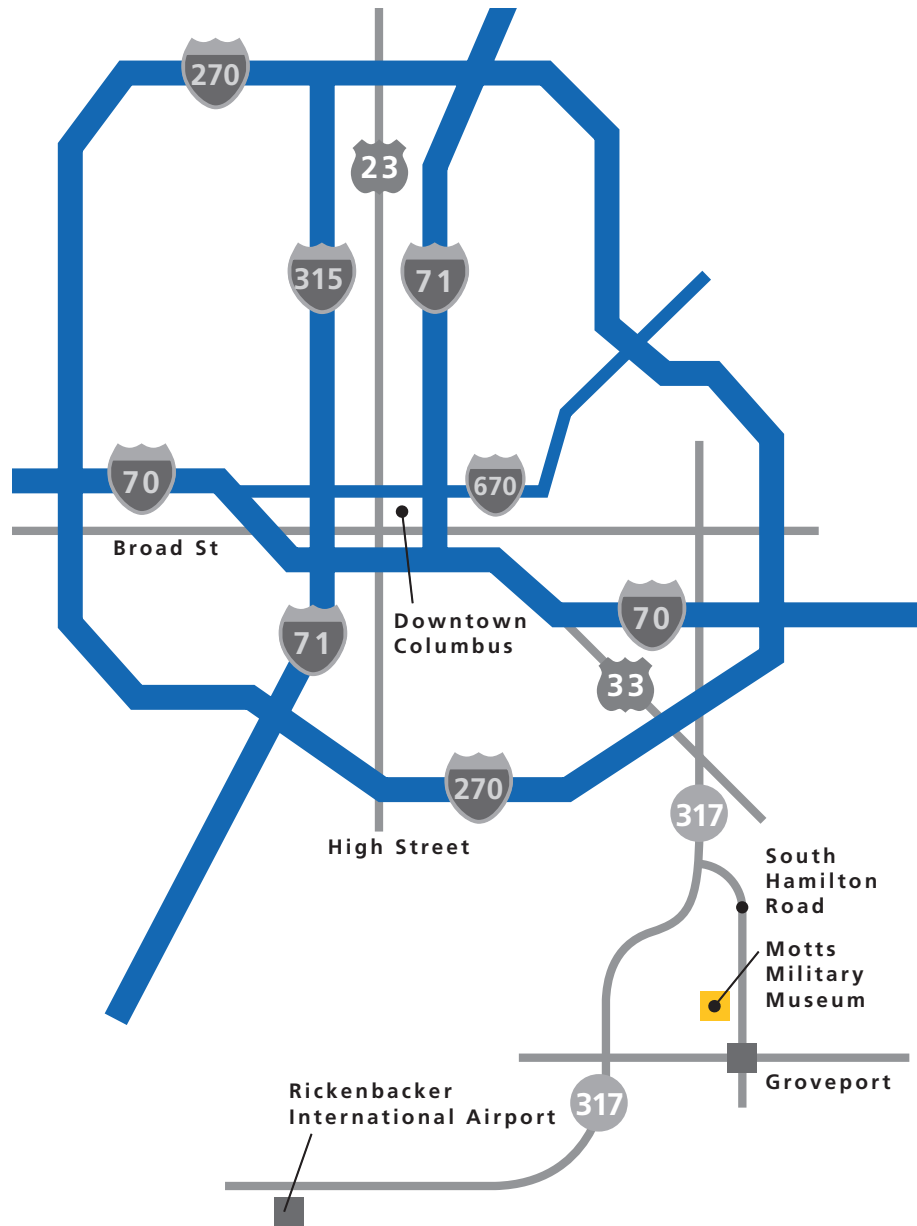

# MOTT'S MILITARY MUSEUM

5075 South Hamilton Rd.  
Groveport, Ohio 43125  
Phone: (614) 836-1500  
[www.mottsmilitarymuseum.org](http://www.mottsmilitarymuseum.org)

## Admission

Adults: \$10.00  
Seniors/Veterans with ID: \$8.00  
Students: \$5.00  
Children 5 and under: FREE

**From Detroit:** Go south on I-75 to I-70 East to I-270 South to US 33 SE  
**From Indianapolis:** Go east on I-70 to I-270 South to US 33 SE  
**From Pittsburgh:** Go west on I-70 to I-270 South to US 33 SE  
**From Lexington:** Go north on I-75 to I-71 North to I-270 East to US 33 SE