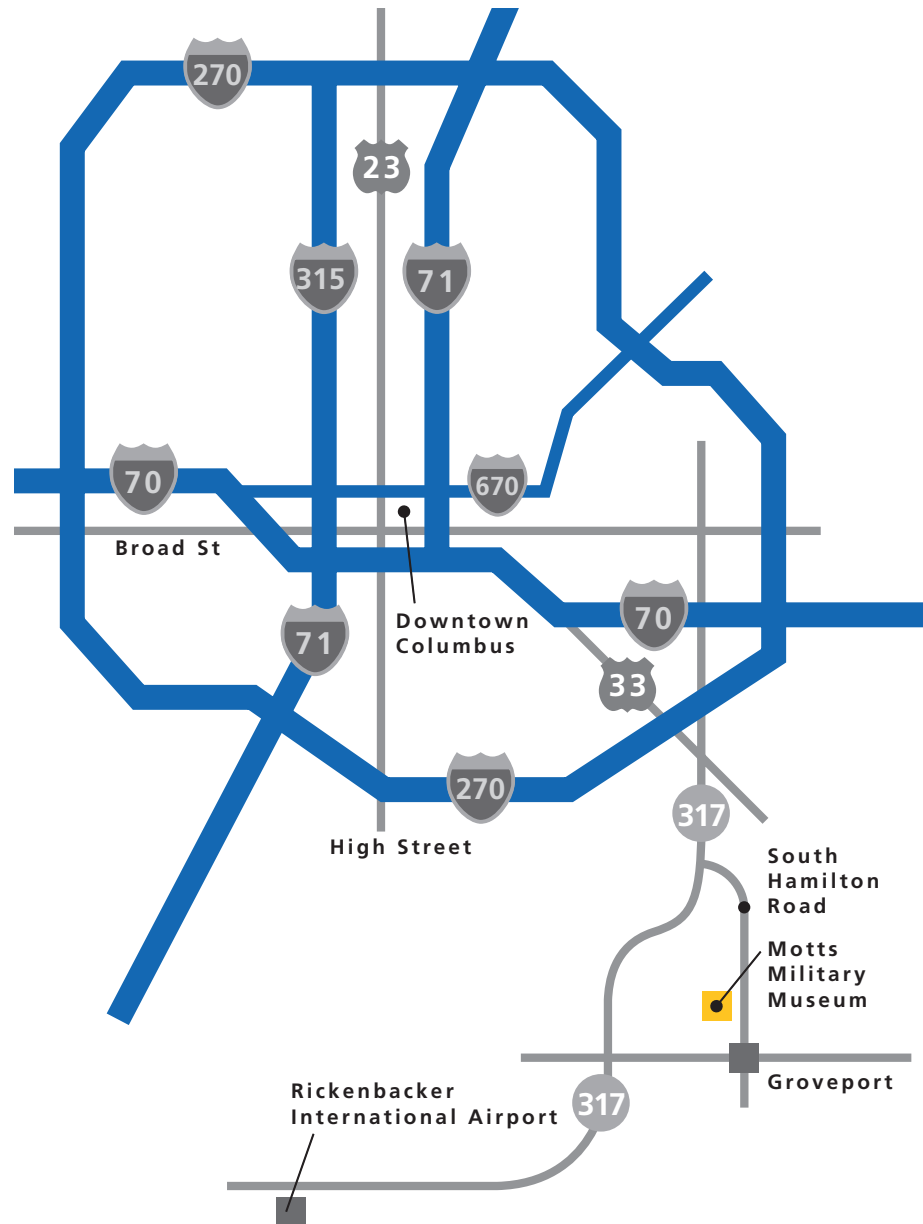

MOTT'S MILITARY MUSEUM

5075 South Hamilton Rd.
Groveport, Ohio 43125
Phone: (614) 836-1500
www.mottsmilitarymuseum.org

Our Hours

Tuesday – Saturday: 9 am to 5 pm
Sunday: 1 pm to 5 pm

Admission

Adults: \$5.00
Seniors: \$4.00

From Detroit: Go south on I-75 to I-70 East to I-270 South
From Indianapolis: Go east on I-70 to I-270 South
From Pittsburgh: Go west on I-70 to I-270 South
From Lexington: Go north on I-75 to I-71 North to I-270 East